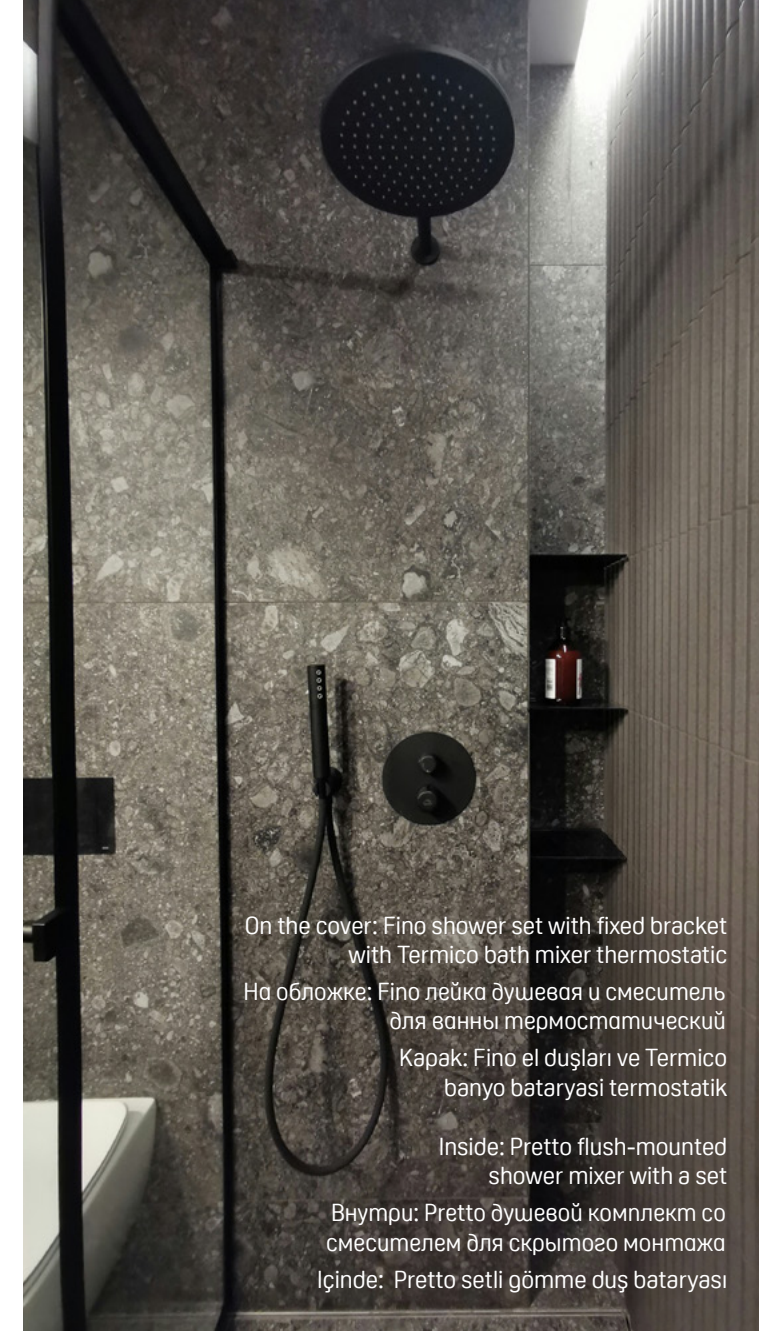

Kvadrato	24
Leste	24
Pola	25
Pretto	26
Zorita	26
SINGLE-POINT SHOWER SETS | ГАРНИТУРЫ ДУШЕВЫЕ ТОЧЕЧНЫЕ | TEK NOKTALI DUŞ SETLERİ	25
Boho	27
Fino	27
Lucas	27
Fen	28
Kvadrato	30
Pola	30
Pretto	31
Zorita	31
FLUSH-MOUNTED SETS | ГАРНИТУРЫ ДЛЯ СКРЫТОГО МОНТАЖА | SIVA ÜSTÜ SETLER	30
Calla	35
Kvadrato	36
Muro	36
Plato	38
Pola	39
Pretto	40
Raila	42
Volumo	43
FLUSH-MOUNTED SET ELEMENTS | ЭЛЕМЕНТЫ ДЛЯ ГАРНИТУРОВ СКРЫТОГО МОНТАЖА | SIVA ÜSTÜ SET ELEMANLARI	44
HAND SHOWERS | ДУШЕВЫЕ ЛЕЙКИ | EL DUŞLARI	52
SHOWER HOSES | ШЛАНГИ ДЛЯ ДУША | DUŞ HORTUMLARI	56
ACCESSORIES | АКЦЕССУАРЫ | AKSESUARLAR	60

About Laveo

LAVEO showers - a long-term choice

A broad range of shower models both for small and large bathrooms, interesting design and proven components make these products truly adorn any interior. The Laveo brand offers you classical, minimalistic or even loft models.

Laveo showers mean an original design. You will also find here a variety of finishes to choose from, starting with universal chrome, through pure white and fashionable black, to end with unique graphite.

In addition to the products' attractive visual appearance, the brand ensures proven quality. Advanced production lines, attention to detail or components of European quality enable these showers and shower accessories to be covered, depending on a model, by a 5-, 8- or even 10-year warranty*.

* see the warranty card for detailed warranty terms and conditions

On the cover: Fino shower set with fixed bracket
with Termico bath mixer thermostatic
На обложке: Fino лейка душевая и смеситель
для ванны термостатический
Kapak: Fino el duşları ve Termico
banyo bataryası termostatik

Inside: Pretto flush-mounted
shower mixer with a set
Внутри: Pretto душевой комплект со
смесителем для скрытого монтажа
İçinde: Pretto setli gömme duş bataryası