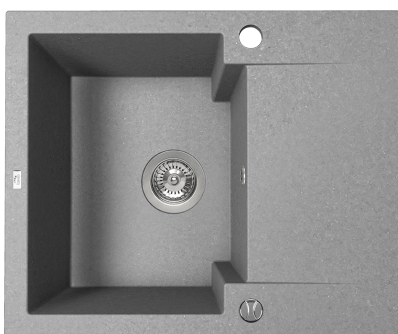

CHICHI SERIES