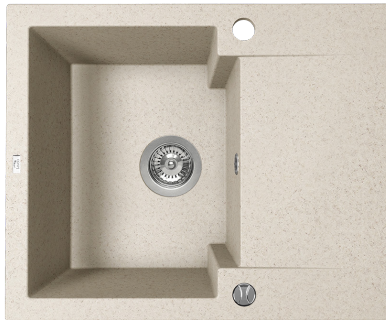

Connection to dishwasher

Space Saving Siphon

Warranty

Designed by
Maria Kubiak

CHICHI granite sink 1-bowl

- dimensions: 480 x 390 x 205 mm
- method of installation: insert
- cabinet size: 400 mm

code: SBH_410T
EAN: 5907791158802
beige

code: SBH_510T
EAN: 5907791158819
gray

code: SBH_710T
EAN: 5907791158826
black

CHICHI SERIES

- Made in EU
- Designed product
- Most popular on the market
- PRODUKT Z ATESTEM
- Click-clack plug
- Perfect for small kitchens
- Compact size
- Deep bowl
- Overflow in bowl
- Outlet 3,5"
- Resistant to thermal shock
- Resistant to temperatures up to 250°C
- Resistant to scratches
- Resistant to impacts
- Resistant to discolourations
- Connection to dishwasher
- Space Saving Siphon
- Warranty

Designed by
Maria Kubiak

M. Kubiak

CHICHI

granite sink

1 bowl with a halfdrainer

- dimensions: 480 x 580 x 205 mm
- method of installation: insert
- cabinet size: 600 mm

code: SBH_413Y
EAN: 5905358223079
beige

Designed by
Maria Kubiak

M. Kubiak

CHICHI

granite sink

1 bowl with a drainer

- dimensions: 480 x 740 x 205 mm
- method of installation: insert
- cabinet size: 800 mm

code: SBH_411Y
EAN: 5905358223109
beige

code: SBH_511Y
EAN: 5905358223116
gray