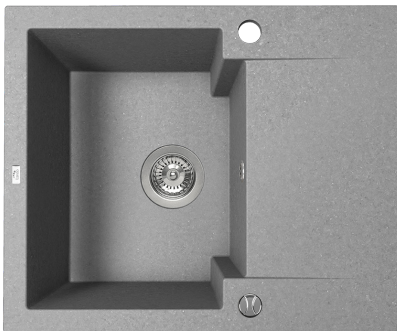

Overflow in bowl

Possibility of 90° rotation

Outlet 3,5"

Resistant to thermal shock

Resistant to temperatures up to 250°C

Resistant to scratches

Resistant to impacts

Resistant to discolourations

Connection to dishwasher

Space Saving Siphon

Warranty

Designed by
Maria Kubiak

CHICHI granite sink 1-bowl

- dimensions: 480 x 390 x 205 mm
- method of installation: insert
- cabinet size: 400 mm

code: SBH_410T
EAN: 5907791158802
beige

code: SBH_510T
EAN: 5907791158819
gray

code: SBH_710T
EAN: 5907791158826
black

CHICHI SERIES

- Made in EU
- Designed product
- Most popular on the market
- PRODUKT Z ATESTEM
- Click-clack plug
- Perfect for small kitchens
- Compact size
- Deep bowl
- Overflow in bowl
- Outlet 3,5"
- Resistant to thermal shock
- Resistant to temperatures up to 250°C
- Resistant to scratches
- Resistant to impacts
- Resistant to discolourations
- Connection to dishwasher
- Space Saving Siphon
- Warranty

Designed by
Maria Kubiak

M. Kubiak

CHICHI

granite sink

1 bowl with a halfdrainer

- dimensions: 480 x 580 x 205 mm
- method of installation: insert
- cabinet size: 600 mm

code: SBH_413Y
EAN: 5905358223079
beige