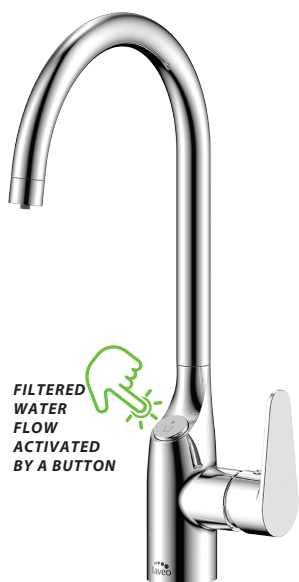

## CLARO

upright sink mixer with water filter connection

- material: brass
- ceramic cartridge 35 mm
- spout reach: 205 mm
- tap height: 412 mm

chrom

code: BAK\_098D  
EAN: 5907791175441

black

code: BAK\_798D  
EAN: 5907791175458

# CLARO SERIES

European-quality cartridge

Connection to the water filter

2 spout streams

Neoperl aerator

Easy cleaning

On-site service

Warranty

FILTERED WATER FLOW ACTIVATED BY A BUTTON

FILTERED WATER FLOW ACTIVATED BY A BUTTON

## CLARO

Sink Mixer Tap  
with Amii Filtration System

- material: brass
- ceramic cartridge 35 mm
- spout reach: 205 mm
- tap height: 412 mm
- Includes Amii Filtration Set

**chrome** code: BAKB098D  
EAN: 5905358222133