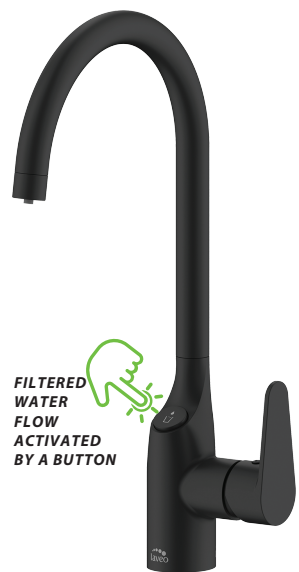

## CLARO

upright sink mixer with water filter connection

- material: brass
- ceramic cartridge 35 mm
- spout reach: 205 mm
- tap height: 412 mm

chrom

code: BAK\_098D  
EAN: 5907791175441

black

code: BAK\_798D  
EAN: 5907791175458

# CLARO SERIES

European-quality cartridge

Connection to the water filter

2 spout streams

Neoperl aerator

Easy cleaning

On-site service

Warranty

FILTERED WATER FLOW ACTIVATED BY A BUTTON

FILTERED WATER FLOW ACTIVATED BY A BUTTON

## CLARO

Sink Mixer Tap  
with Amii Filtration System

- material: brass
- ceramic cartridge 35 mm
- spout reach: 205 mm
- tap height: 412 mm
- Includes Amii Filtration Set

**chrome** code: BAKB098D  
EAN: 5905358222133