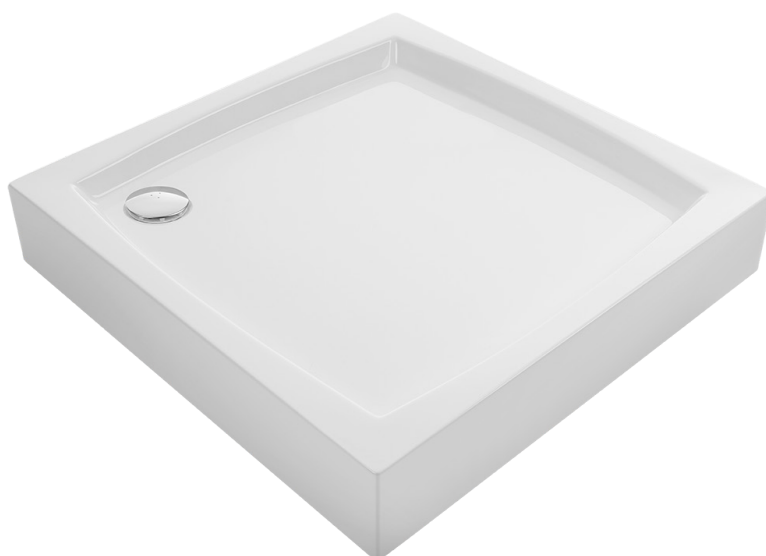

SHOWER TRAY

DESNA SERIES

laveo
trendy home design

Made
in Poland

Foot with
adjustable height

Easy clean

DESNA

square shower tray

- material: acrylate
- finish: white
- surface type: white
- surface finish technology: lamination
- dimensions: [cm] (width/length/height/depth): 80x80x160x50 / 90x90x160/50
- plughole diameter [mm]: 90
- enclosure integrated with shower tray
- equipped with foot with adjustable height
- the shower tray does not contain a siphon

code: JBB_686K

EAN: 5905358207185

80 cm

code: JBB_696K

EAN: 5905358207192

90 cm

SHOWER TRAY

DESNA SERIES

laveo
trendy home design

Made
in Poland

Foot with
adjustable height

Easy clean

DESNA

half-round shower tray

- material: acrylate
- finish: white
- surface type: white
- surface finish technology: lamination
- dimensions: [cm] (width/length/height/depth): 80x80x160x50 / 90x90x160/50
- curve radius [mm]: R=550
- plughole diameter [mm]: 90
- enclosure integrated with shower tray
- equipped with foot with adjustable height
- the shower tray does not contain a siphon