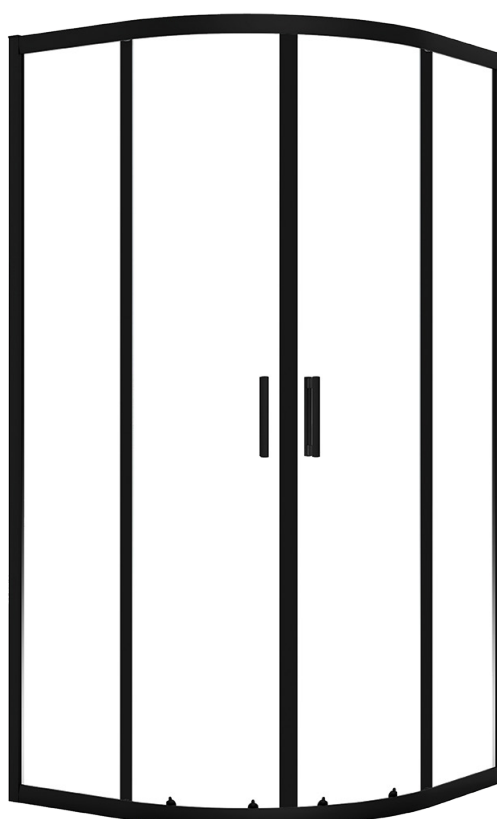

DESNA SERIES

Glass thickness
5 mm

Transparent
glass

Cabin
height
185 cm

Wall profile
adjustable
to 2 cm

Lower rollers
allowing to
release the cabin

Increased stability
thanks to
double rollers

code: JKB_086K
EAN: 5905358205204
chrome

code: JKB_096K
EAN: 5905358205242
chrome

code: JKB_786K
EAN: 5905358205211
black

code: JKB_796K
EAN: 5905358205259
black

DESNA

square shower cabin

- transparent tempered glass
- ABS bracket
- aluminium profile
- dimensions: 80x80x185 / 90x90x185

DESNA SERIES

Glass thickness
5 mm

Transparent
glass

Cabin
height
185 cm

Wall profile
adjustable
to 2 cm

Lower rollers
allowing to
release the cabin

Increased stability
thanks to
double rollers

code: JKB_086Z
EAN: 5905358205181

semi-round shower cabin

- transparent tempered glass
- ABS bracket
- aluminium profile
- dimensions: 80x80x185 / 90x90x185