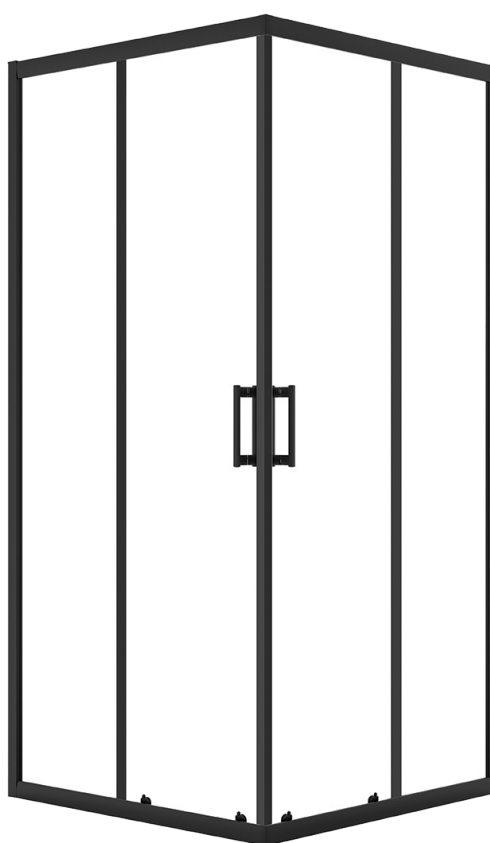

DESNA SERIES

Glass thickness
5 mm

Transparent
glass

Cabin
height
185 cm

Wall profile
adjustable
to 2 cm

Lower rollers
allowing to
release the cabin

Increased stability
thanks to
double rollers

code: JKB_086K
EAN: 5905358205204
chrome

code: JKB_096K
EAN: 5905358205242
chrome

code: JKB_786K
EAN: 5905358205211
black

code: JKB_796K
EAN: 5905358205259
black

DESNA

square shower cabin

- transparent tempered glass
- ABS bracket
- aluminium profile
- dimensions: 80x80x185 / 90x90x185

DESNA SERIES

Glass thickness
5 mm

Transparent
glass

Cabin
height
185 cm

Wall profile
adjustable
to 2 cm

Lower rollers
allowing to
release the cabin

Increased stability
thanks to
double rollers

code: JKB_086Z
EAN: 5905358205181

semi-round shower cabin

- transparent tempered glass
- ABS bracket
- aluminium profile
- dimensions: 80x80x185 / 90x90x185