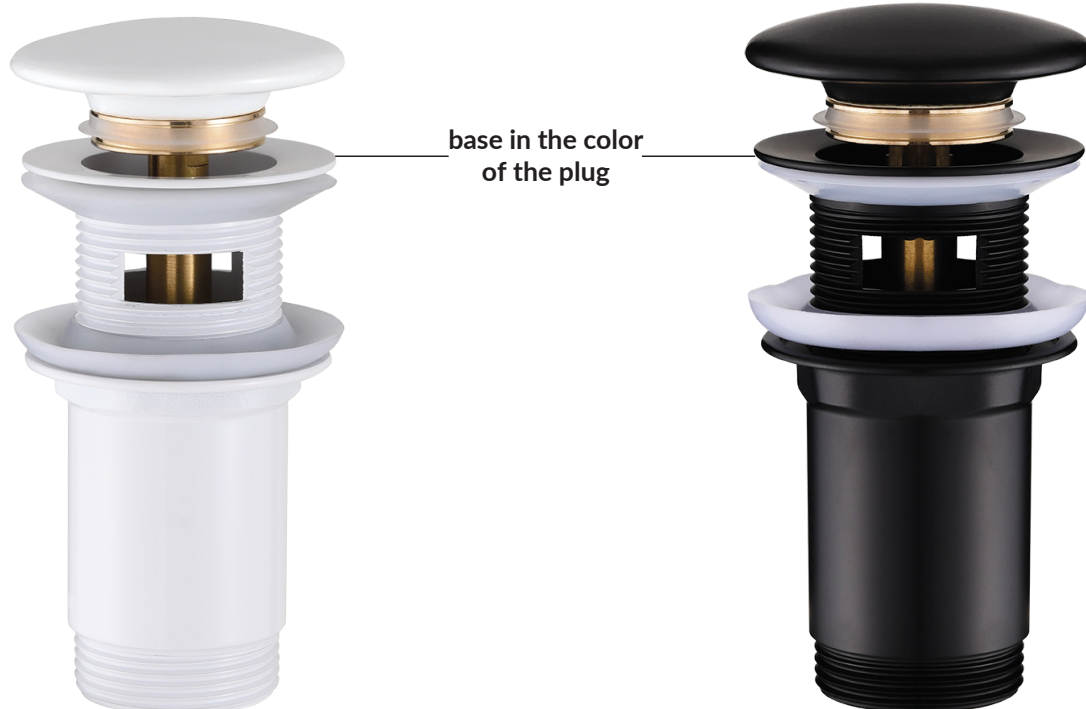

CLICK-CLACK

Warranty

CERAMIC CLICK-CLACK PLUG

universal for washbasins with overflow
and without overflow

- material: ceramic, brass
- thread: 1 1/4"
- width: 65 mm
- height: 70 - 120 mm
- sleeve facilitating installation
- modern shape of the plug

code: CKK_62C3
EAN: 5905358215609
white
glossy

code: CKK_72C3
EAN: 5905358215616
black
mat