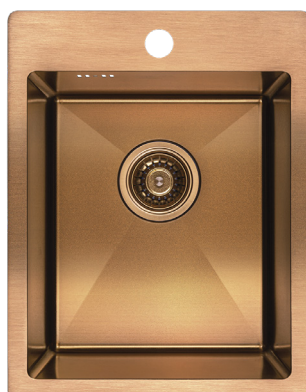

STEEL SINKS

MARMARA SERIES

laveo
trendy home design

Steel 304

For cabinet
40 cm

Outlet 3,5"

Overflow
in bowl

Connection
to dishwasher

Resistant to
thermal shock

Resistant to
temperatures
up to 250°C

Resistant to
discolourations

Resistant to
scratches

Perfect for
small kitchens

Deep bowl

Warranty

MARMARA 1-bowl sink

- dimensions: 480x375x200 mm
- topmount, flushmount, undermount
- cabinet size: 400 mm, undermount: 450 mm
- include siphon
- plug in sink color
- the set includes clips needed for any type of assembly
- soundproofed bowl
- additional coating facilitating water drainage

code: SAM_010A
EAN: 5907791187970

inox

code: SAM_510A
EAN: 5907791187987

graphite

code: SAM_810A
EAN: 5907791187994

copper

code: SAM_G10A
EAN: 5907791188007

gold