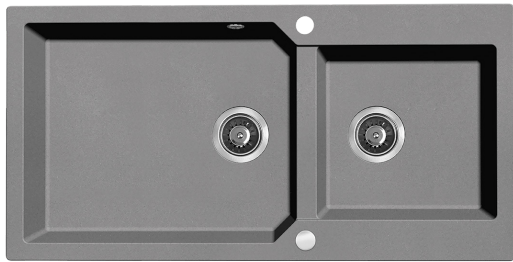

# MILOS SERIES

**laveo**  
trendy home design

PRODUKT Z ATESTEM

Made in UE

Space Saving Siphon

Outlet 3,5"

Overflow in bowl

Connection to dishwasher

## MILOS

granite sink - 2 bowls

- dimensions: 500x860x215 mm
- method of installation: inset
- for cabinet: 900 mm

GRANITE SINK

## MILOS

granite sink - 2 bowls

- dimensions: 500x980x215 mm
- method of installation: inset
- for cabinet: 1000 mm