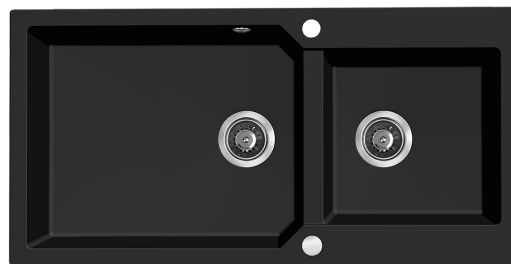

# MILOS SERIES

**laveo**  
trendy home design

PRODUKT Z ATESTEM

Made in UE

Space Saving Siphon

Outlet 3,5"

Overflow in bowl

Connection to dishwasher

## MILOS

granite sink - 2 bowls

- dimensions: 500x860x215 mm
- method of installation: inset
- for cabinet: 900 mm

GRANITE SINK

## MILOS

granite sink - 2 bowls

- dimensions: 500x980x215 mm
- method of installation: inset
- for cabinet: 1000 mm