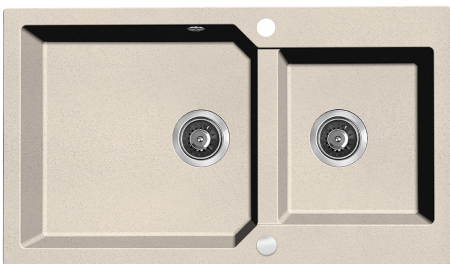

GRANITE SINK

MILOS SERIES

laveo
trendy home design

PRODUKT Z ATESTEM

Made in UE

Space Saving Siphon

Outlet 3,5"

Overflow in bowl

Connection to dishwasher

Resistant to thermal shock

Resistant to temperatures up to 250 °C

Resistant to discolourations

Resistant to scratches

Reversible sink

Large bowl

Deep bowl

Warranty

code: SPM_4208
EAN: 5905358219676
beige

code: SPM_5208
EAN: 5905358219683
grey

code: SPM_7208
EAN: 5905358219690
black

code: SPM_6208
EAN: 5905358219706
white

code: SPM_B208
EAN: 5905358219713
black mono

MILOS

granite sink - 2 bowls

- dimensions: 500x860x215 mm
- method of installation: inset
- for cabinet: 900 mm