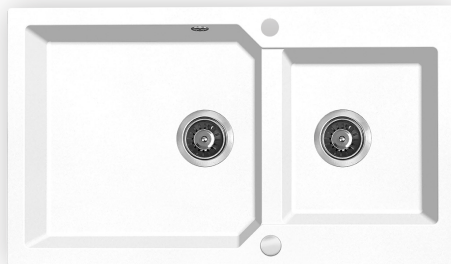

GRANITE SINK

MILOS SERIES

laveo
trendy home design

PRODUKT Z ATESTEM

Made in UE

Space Saving Siphon

Outlet 3,5"

Overflow in bowl

Connection to dishwasher

Resistant to thermal shock

Resistant to temperatures up to 250 °C

Resistant to discolourations

Resistant to scratches

Reversible sink

Large bowl

Deep bowl

Warranty

code: SPM_4208
EAN: 5905358219676
beige

code: SPM_5208
EAN: 5905358219683
grey

code: SPM_7208
EAN: 5905358219690
black

code: SPM_6208
EAN: 5905358219706
white

code: SPM_B208
EAN: 5905358219713
black mono

MILOS

granite sink - 2 bowls

- dimensions: 500x860x215 mm
- method of installation: inset
- for cabinet: 900 mm