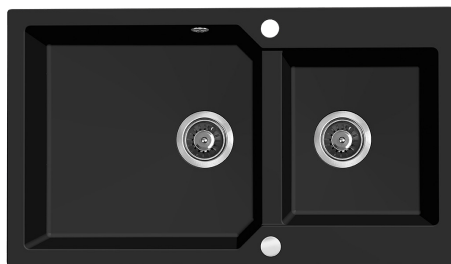

GRANITE SINK

MILOS SERIES

laveo
trendy home design

PRODUKT Z ATESTEM

Made in UE

Space Saving Siphon

Outlet 3,5"

Overflow in bowl

Connection to dishwasher

Resistant to thermal shock

Resistant to temperatures up to 250 °C

Resistant to discolourations

Resistant to scratches

Reversible sink

Large bowl

Deep bowl

Warranty

code: SPM_4208
EAN: 5905358219676
beige

code: SPM_5208
EAN: 5905358219683
grey

code: SPM_7208
EAN: 5905358219690
black

code: SPM_6208
EAN: 5905358219706
white

code: SPM_B208
EAN: 5905358219713
black mono

MILOS

granite sink - 2 bowls

- dimensions: 500x860x215 mm
- method of installation: inset
- for cabinet: 900 mm