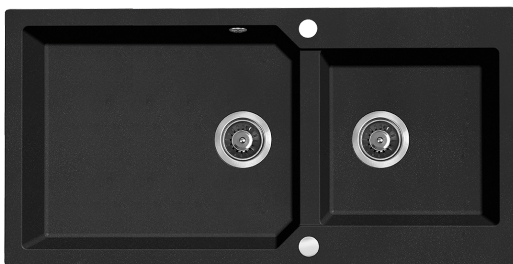

## MILOS

granite sink - 2 bowls

- dimensions: 500x860x215 mm
- method of installation: inset
- for cabinet: 900 mm

GRANITE SINK

# MILOS SERIES

**laveo**  
trendy home design

PRODUKT Z ATESTEM

Made in UE

Space Saving Siphon

Outlet 3,5"

Overflow in bowl

Connection to dishwasher

## MILOS

granite sink - 2 bowls

- dimensions: 500x980x215 mm
- method of installation: inset
- for cabinet: 1000 mm