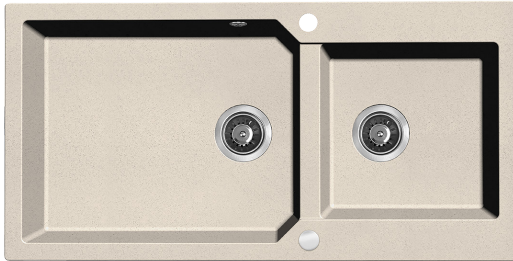

# MILOS SERIES

**laveo**  
trendy home design

PRODUKT Z ATESTEM

Made in UE

Space Saving Siphon

Outlet 3,5"

Overflow in bowl

Connection to dishwasher

## MILOS

granite sink - 2 bowls

- dimensions: 500x860x215 mm
- method of installation: inset
- for cabinet: 900 mm

GRANITE SINK

## MILOS

granite sink - 2 bowls

- dimensions: 500x980x215 mm
- method of installation: inset
- for cabinet: 1000 mm