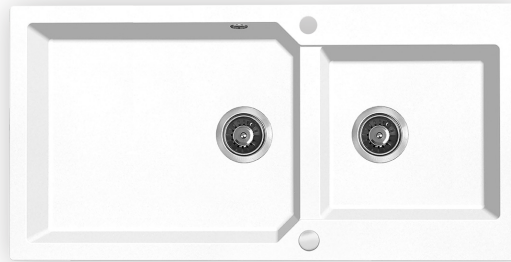

# MILOS SERIES

**laveo**  
trendy home design

PRODUKT Z ATESTEM

Made in UE

Space Saving Siphon

Outlet 3,5"

Overflow in bowl

Connection to dishwasher

## MILOS

granite sink - 2 bowls

- dimensions: 500x860x215 mm
- method of installation: inset
- for cabinet: 900 mm

GRANITE SINK

## MILOS

granite sink - 2 bowls

- dimensions: 500x980x215 mm
- method of installation: inset
- for cabinet: 1000 mm