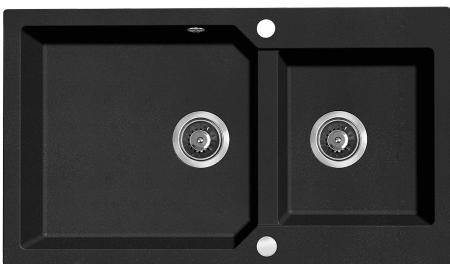

GRANITE SINK

MILOS SERIES

laveo
trendy home design

PRODUKT Z ATESTEM

Made in UE

Space Saving Siphon

Outlet 3,5"

Overflow in bowl

Connection to dishwasher

Resistant to thermal shock

Resistant to temperatures up to 250 °C

Resistant to discolourations

Resistant to scratches

Reversible sink

Large bowl

Deep bowl

Warranty

code: SPM_4208
EAN: 5905358219676
beige

code: SPM_5208
EAN: 5905358219683
grey

code: SPM_7208
EAN: 5905358219690
black

code: SPM_6208
EAN: 5905358219706
white

code: SPM_B208
EAN: 5905358219713
black mono

MILOS

granite sink - 2 bowls

- dimensions: 500x860x215 mm
- method of installation: inset
- for cabinet: 900 mm