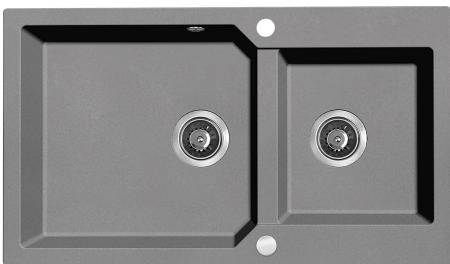

GRANITE SINK

MILOS SERIES

laveo
trendy home design

PRODUKT Z ATESTEM

Made in UE

Space Saving Siphon

Outlet 3,5"

Overflow in bowl

Connection to dishwasher

Resistant to thermal shock

Resistant to temperatures up to 250 °C

Resistant to discolourations

Resistant to scratches

Reversible sink

Large bowl

Deep bowl

Warranty

code: SPM_4208
EAN: 5905358219676
beige

code: SPM_5208
EAN: 5905358219683
grey

code: SPM_7208
EAN: 5905358219690
black

code: SPM_6208
EAN: 5905358219706
white

code: SPM_B208
EAN: 5905358219713
black mono

MILOS

granite sink - 2 bowls

- dimensions: 500x860x215 mm
- method of installation: inset
- for cabinet: 900 mm