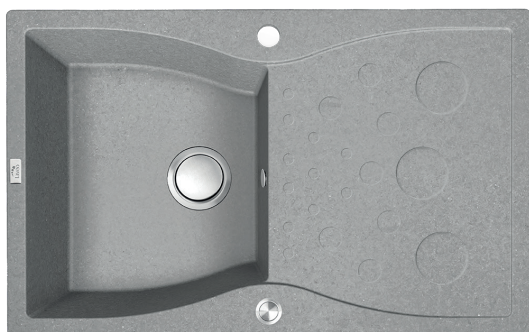

GRANITE SINKS

MOLOKIN SERIES

laveo
trendy home design

PRODUKT Z ATESTEM

Made in EU

Space Saving Siphon

Outlet 3,5"

Overflow in bowl

Connection to dishwasher

Resistant to thermal shock

Resistant to temperatures up to 250°C

Resistant to discolourations

Resistant to scratches

Reversible sink

Large bowl

Deep bowl

Warranty

MOLOKIN

granite sink

1 bowl with a drainer

- dimensions: 500x800x195 mm
- method of installation: inset
- cabinet size: 600 mm

code: SPO_411T
EAN: 5905358224342

beige

code: SPO_511T
EAN: 5905358224359

gray

code: SPO_711T
EAN: 5905358224366

black