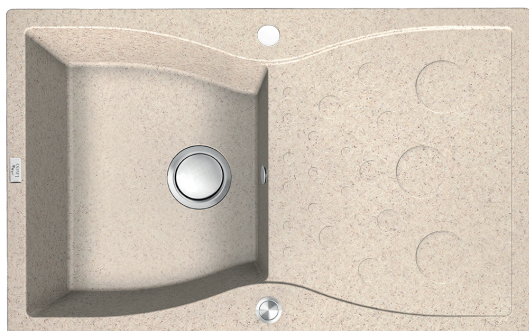

GRANITE SINKS

MOLOKIN SERIES

laveo
trendy home design

PRODUKT Z ATESTEM

Made in EU

Space Saving Siphon

Outlet 3,5"

Overflow in bowl

Connection to dishwasher

Resistant to thermal shock

Resistant to temperatures up to 250°C

Resistant to discolourations

Resistant to scratches

Reversible sink

Large bowl

Deep bowl

Warranty

MOLOKIN

granite sink

1 bowl with a drainer

- dimensions: 500x800x195 mm
- method of installation: inset
- cabinet size: 600 mm

code: SPO_411T
EAN: 5905358224342

beige

code: SPO_511T
EAN: 5905358224359

gray

code: SPO_711T
EAN: 5905358224366

black