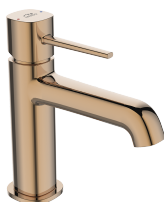

POLA SERIES

European quality of cartridge

Service at customer's location

Warranty

Click-clack plug

Easy assembly

Low water consumption

Neoperl areator

Mounting on a small sink

POLA

upright washbasin mixer

- material: brass
- ceramic cartridge: 25 mm
- NEOPERL areator with the possibility of adjusting the water flow angle
- range of spout: 125 mm

codet: BAP_822D

EAN: 5907791164674

rose gold