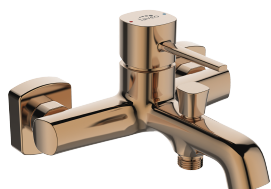

- material: brass/plastic
- hose material: steel braided rubber
- ceramic cartridge: 35 mm
- range of spout: 205 mm
- total mixer height: 1081 mm
- hose length: 1500 mm

chrome

code: BAP\_011S  
EAN: 5907791183255

Warranty

**POLA**

wall-mounted bath mixer without shower set

- material: brass
- ceramic cartridge: 30 mm
- range of spout: 179 mm

rose gold

code: BAP\_810D  
EAN: 5907791164681

Ceramic shower diverter

Rain stream