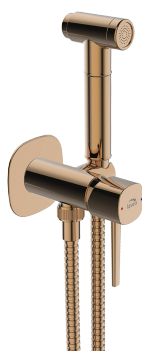

rose gold

Concealed box

Click-clack plug

**POLA**

washbasin mixer with pop-up for concealed installation

- material: brass
- ceramic cartridge: 35 mm
- range of spout: 189 mm

code: BAP\_822P

EAN: 5907791171917

rose gold

Click-clack plug

Easy assembly

Low water consumption

**POLA**

bidet mixer

- material: brass
- ceramic cartridge: 25 mm
- range of spout: 117 mm

code: BAP\_832D

EAN: 5907791164698

rose gold

Rain stream

Anti-twist system

Low water consumption

**POLA**

bidet mixer for concealed installation with bidetta shower set

- material: brass
- hose material: steel braided rubber
- ceramic cartridge: 25 mm
- metal bidet-type hand shower with a control button for water activation
- hose length: 1500 mm