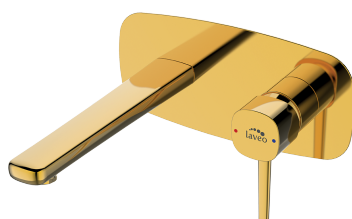

Click-clack plug

Easy assembly

Oszczędność wody

Neoperl areator

**POLA**

upright countertop washbasin mixer

- material: brass
- ceramic cartridge: 25 mm
- NEOPERL areator with the possibility of adjusting the water flow angle
- range of spout: 165 mm

gold

code: BAP\_G2ND

EAN: 5907791169259

Concealed box

Click-clack plug

**POLA**

washbasin mixer with pop-up for concealed installation

- materiał wykonania: mosiądz
- ceramic cartridge: 35 mm
- range of spout: 189 mm