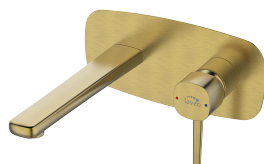

Concealed box

Click-clack plug

POLA

washbasin mixer with pop-up for concealed installation

- material: brass
- ceramic cartridge: 35 mm
- range of spout: 189 mm

brushed gold

code: BAP_G2PB

EAN: 5905358213759