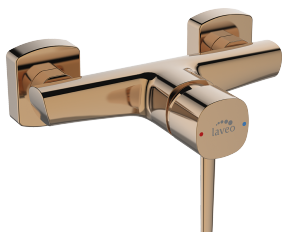

EAN: 5907791164698

rose gold

Rain stream

Anti-twist system

Low water consumption

**POLA**

bidet mixer for concealed installation with bidetta shower set

- material: brass
- hose material: steel braided rubber
- ceramic cartridge: 25 mm
- metal bidet-type hand shower with a control button for water activation
- hose length: 1500 mm

## POLA

wall-mounted shower mixer  
without shower set  
- material: brass  
- ceramic cartridge: 30 mm

rose  
gold

code: BAP\_840D  
EAN: 5907791164704

Concealed  
box

Anti-calc  
system

Rain  
stream

Anti-twist  
system