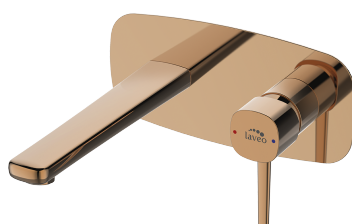

Concealed box

Click-clack plug

POLA

washbasin mixer with pop-up for concealed installation

- material: brass
- ceramic cartridge: 35 mm
- range of spout: 189 mm

code: BAP_822P

EAN: 5907791171917

rose gold