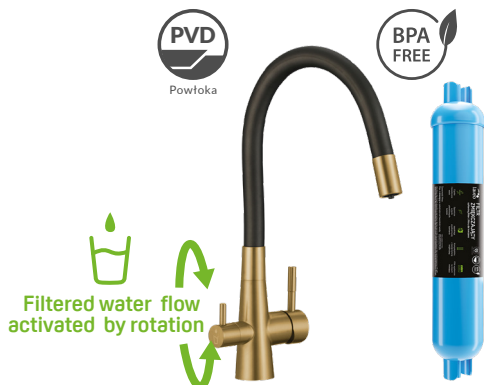

RIVECO SERIES

European-quality cartridge

Connection to the water filter

2 spout streams

Elastic spout

Easy assembly

Saving water

Cartridge $\varnothing$ 35mm

Easy cleaning

Warranty

brushed steel
/black

code: BRID768D
EAN: 5905358234341

graphit

code: BRID968D
EAN: 5905358234365

black

code: BRIDB68D
EAN: 5905358234389

brushed gold
/black

code: BRIDG68D
EAN: 5905358234402

RIVECO

kitchen mixer with elastic spout
with a softening for filtration system

- material: stainless steel 304, silicone
- spout reach: opt. 360 mm
- faucet height: opt. 405, max 628 mm
- Includes water-softening filter, water hardness tester, and a time strip to indicate when the next filter replacement is due.