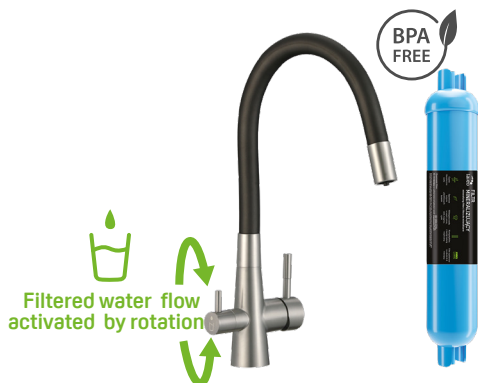

RIVECO SERIES

European-quality cartridge

Connection to the water filter

2 spout streams

Elastic spout

Easy assembly

Saving water

Cartridge $\varnothing$ 35mm

Easy cleaning

Warranty

brushed steel
/black

code: BRIC768D
EAN: 5905358234334

graphit

code: BRIC968D
EAN: 5905358234358

black

code: BRICB68D
EAN: 5905358234372

brushed gold
/black

code: BRICG68D
EAN: 5905358234396

RIVECO

kitchen mixer with elastic spout
with a mineralizing for filtration system

- material: stainless steel 304, silicone
- spout reach: opt. 360 mm
- faucet height: opt. 405, max 628 mm
- Includes mineralizing filter with a time strip for measuring the replacement interval of the next filter