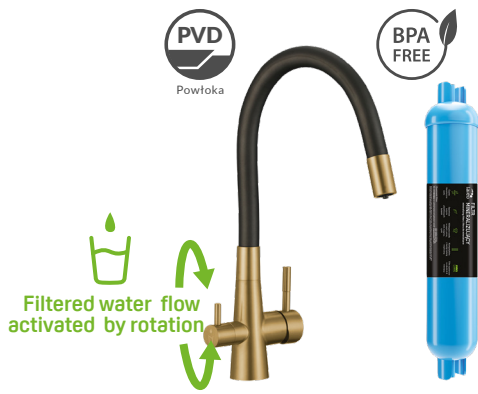

RIVECO SERIES

European-quality cartridge

Connection to the water filter

2 spout streams

Elastic spout

Easy assembly

Saving water

Cartridge $\varnothing$ 35mm

Easy cleaning

Warranty

brushed steel
/black

code: BRIC768D
EAN: 5905358234334

graphit

code: BRIC968D
EAN: 5905358234358

black

code: BRICB68D
EAN: 5905358234372

brushed gold
/black

code: BRICG68D
EAN: 5905358234396

RIVECO

kitchen mixer with elastic spout
with a mineralizing for filtration system

- material: stainless steel 304, silicone
- spout reach: opt. 360 mm
- faucet height: opt. 405, max 628 mm
- Includes mineralizing filter with a time strip for measuring the replacement interval of the next filter