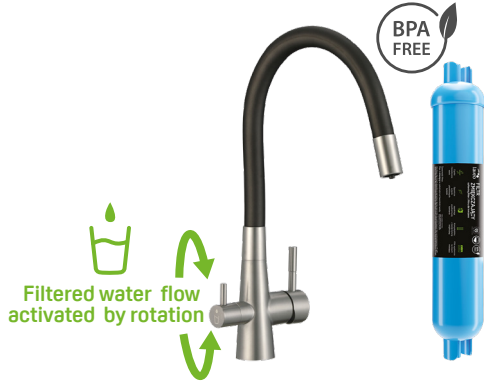

RIVECO SERIES

European-quality cartridge

Connection to the water filter

2 spout streams

Elastic spout

Easy assembly

Saving water

Cartridge $\varnothing$ 35mm

Easy cleaning

Warranty

brushed steel
/black

code: BRID768D
EAN: 5905358234341

graphit

code: BRID968D
EAN: 5905358234365

black

code: BRIDB68D
EAN: 5905358234389

brushed gold
/black

code: BRIDG68D
EAN: 5905358234402

RIVECO

kitchen mixer with elastic spout
with a softening for filtration system

- material: stainless steel 304, silicone
- spout reach: opt. 360 mm
- faucet height: opt. 405, max 628 mm
- Includes water-softening filter, water hardness tester, and a time strip to indicate when the next filter replacement is due.